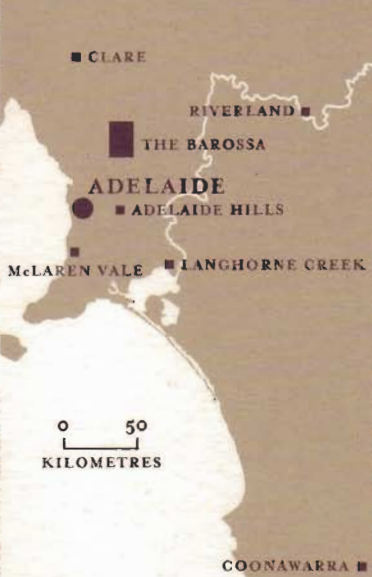

## THE BAROSSA WINE REGION

LOCATION MAP OF ADELAIDE SOUTH AUSTRALIA

LOCATION MAP OF THE BAROSSA

KAPUNDA

ST KITTS VINEYARD

TRURO

BERINGER-BLASS

GREENOCK

NURIOOTPA

MILTON PARK VINEYARD

PENFOLDS

SEPPELTSFIELD

THORN-CLARKE

HENSCHKE

PETER LEHMANN

ANGASTON

YALUMBA

TANUNDA

KABININGE VINEYARD

GRANT BURGE

ORLANDO

LYNDOCH

EDEN VALLEY

EDEN VALLEY

WILLIAMSTOWN

MOUNT CRAWFORD VINEYARD

SPRINGTOWN

- MAIN ROADS
- - - WINE REGIONS OF BAROSSA VALLEY AND EDEN VALLEY
- TOWNS
- SIGNIFICANT WINERIES
- THORN-CLARKE VINEYARDS

0 5  
KILOMETRES